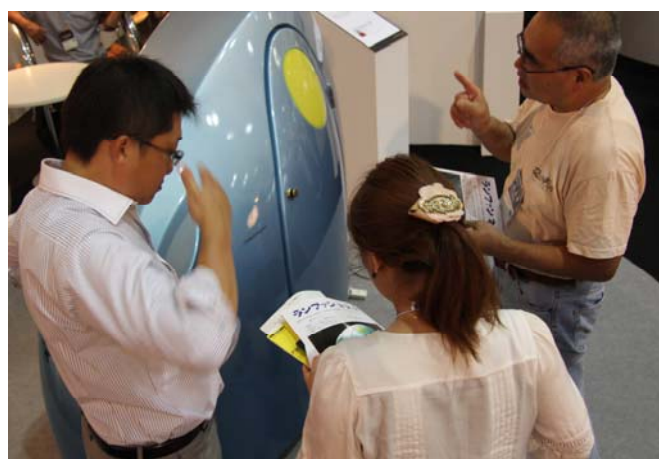

## Asia's LARGEST Exhibition Featuring Variety Gifts Finished Successfully!

Dates: July 6 (Wed) ~ 8 (Fri)

Venue: Tokyo Big Sight East Hall

Organizer: Reed Exhibitions Japan

“PROTO LAB,” held in [DESIGN TOKYO], attracted many industry professionals.